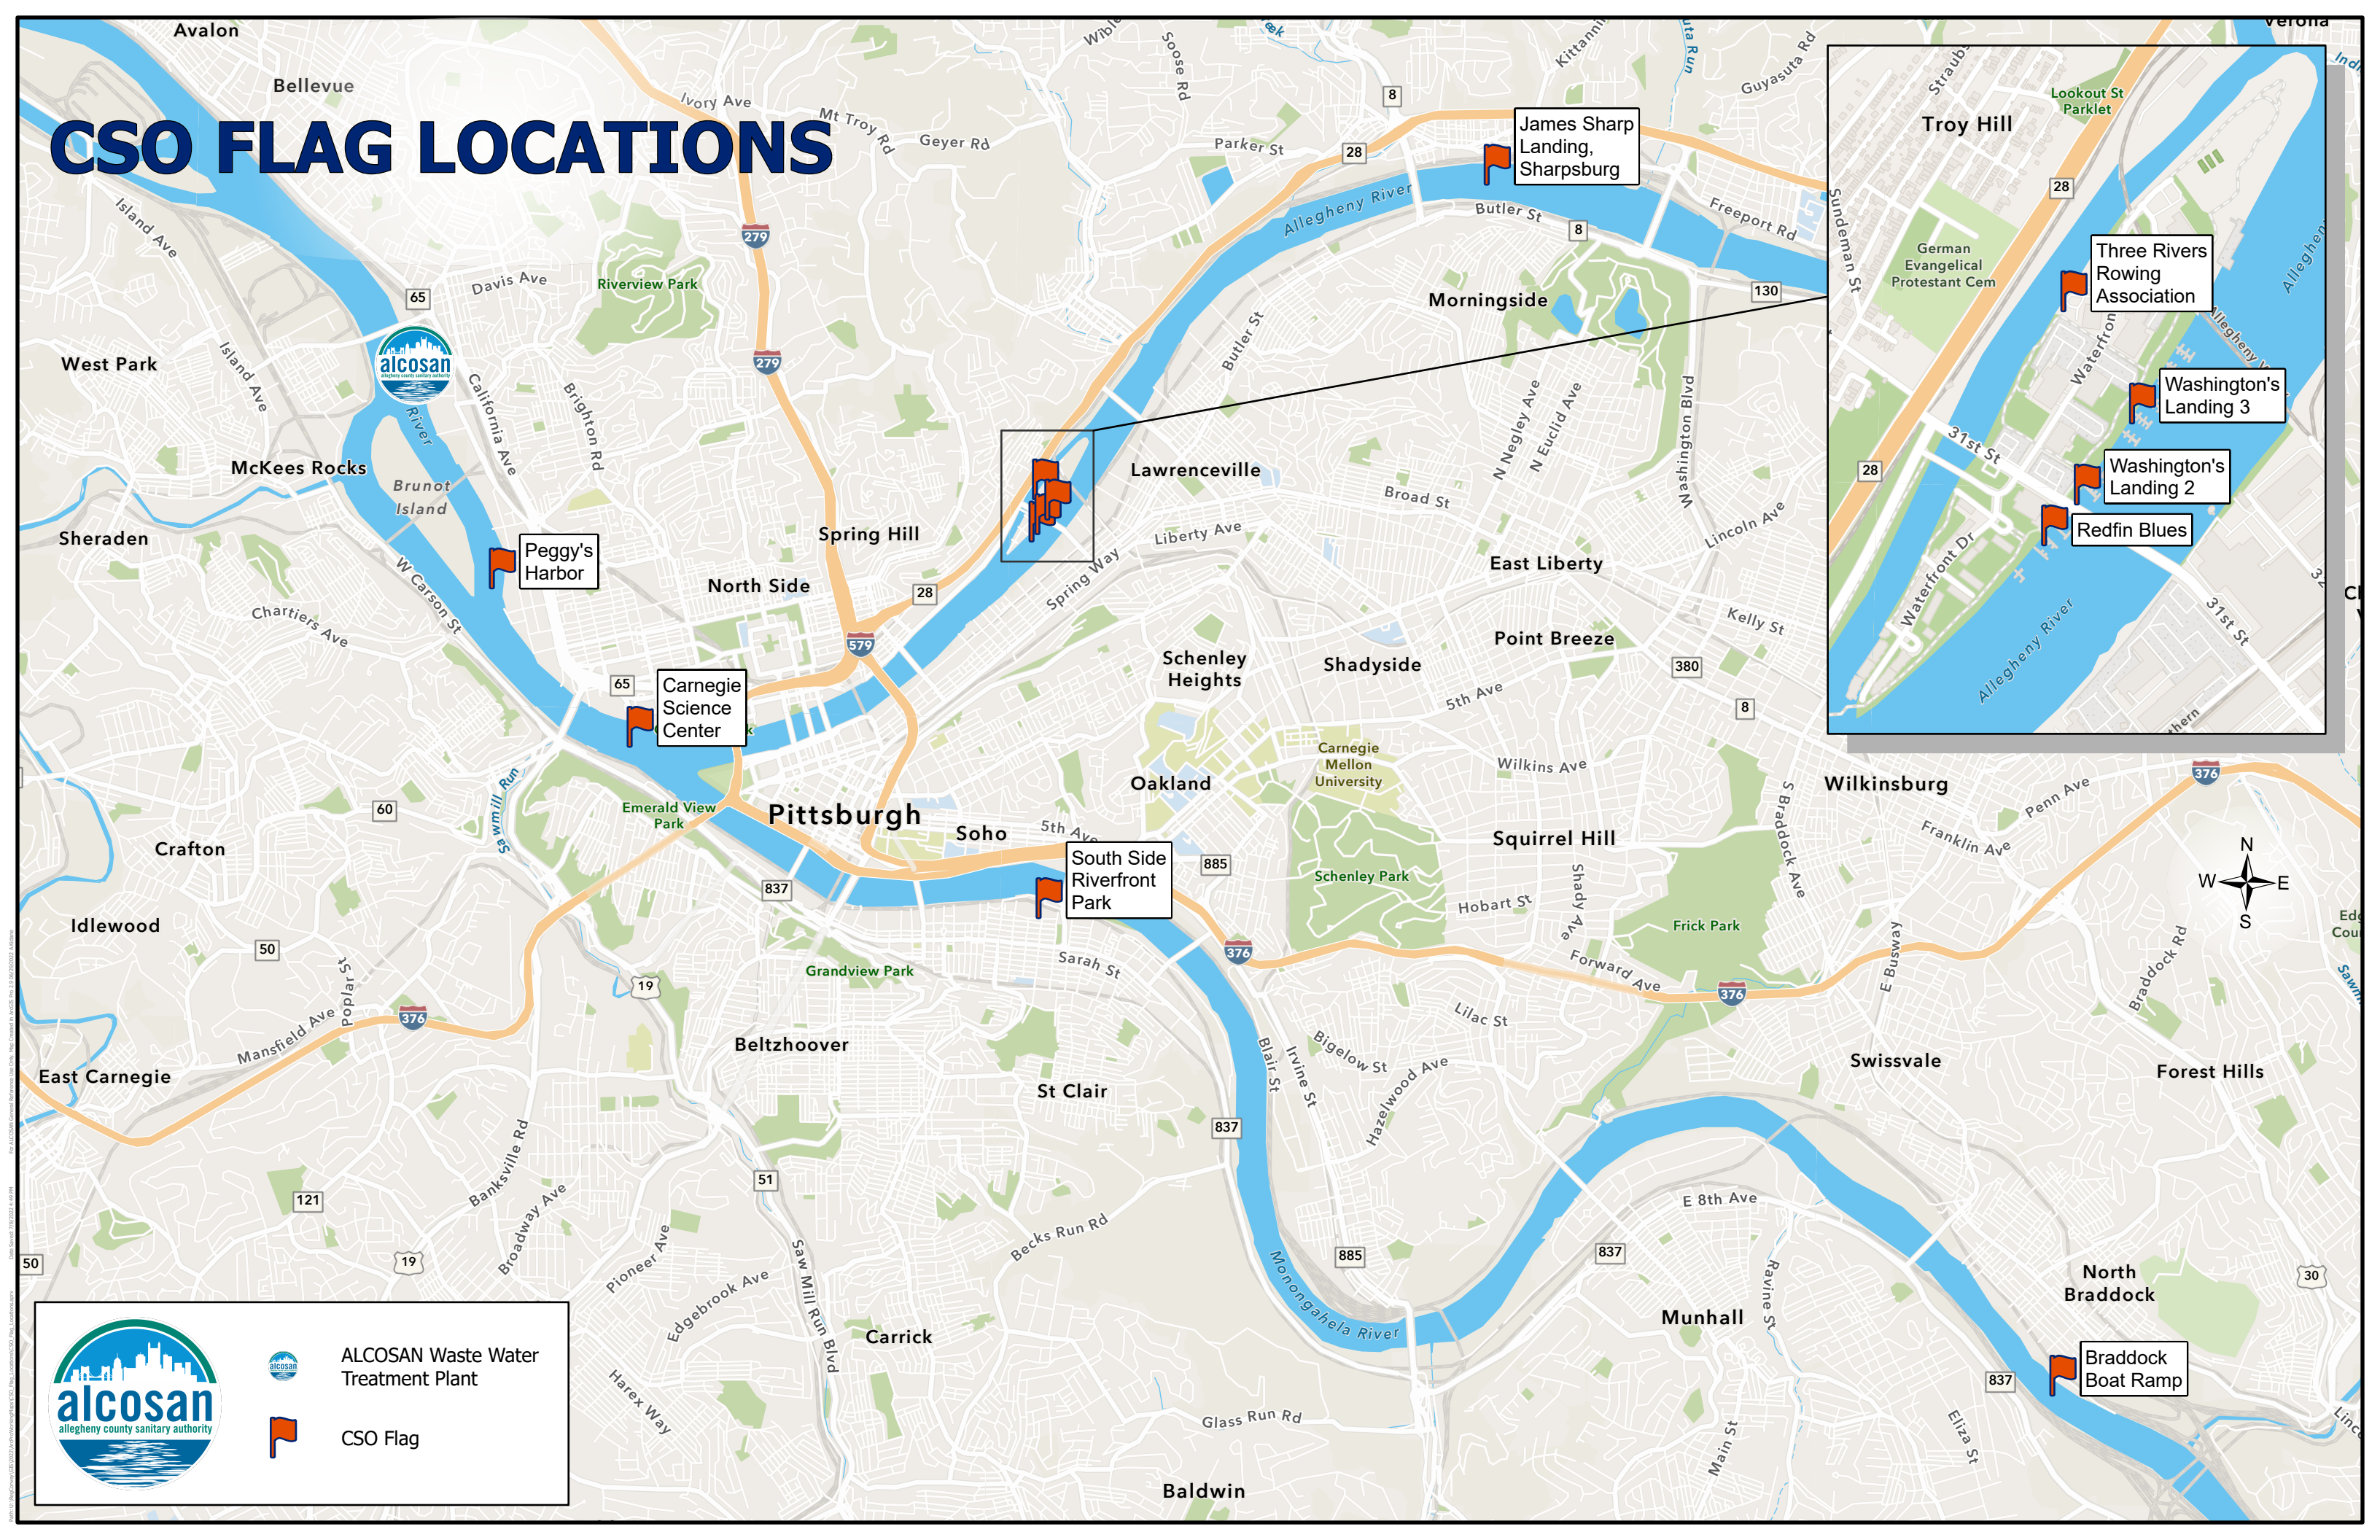

# CSO FLAG LOCATIONS

**ALCOSAN**  
allegany county sanitary authority

ALCOSAN Waste Water Treatment Plant

CSO Flag

This inset map provides a detailed view of the Troy Hill area, showing the Allegheny River and several streets. The locations of the following CSO flags are marked with red flag icons and labeled in white boxes: Three Rivers Rowing Association, Washington's Landing 3, Washington's Landing 2, Redfin Blues, and Braddock Boat Ramp. The map also shows the German Evangelical Protestant Cemetery and Lookout St Parklet.